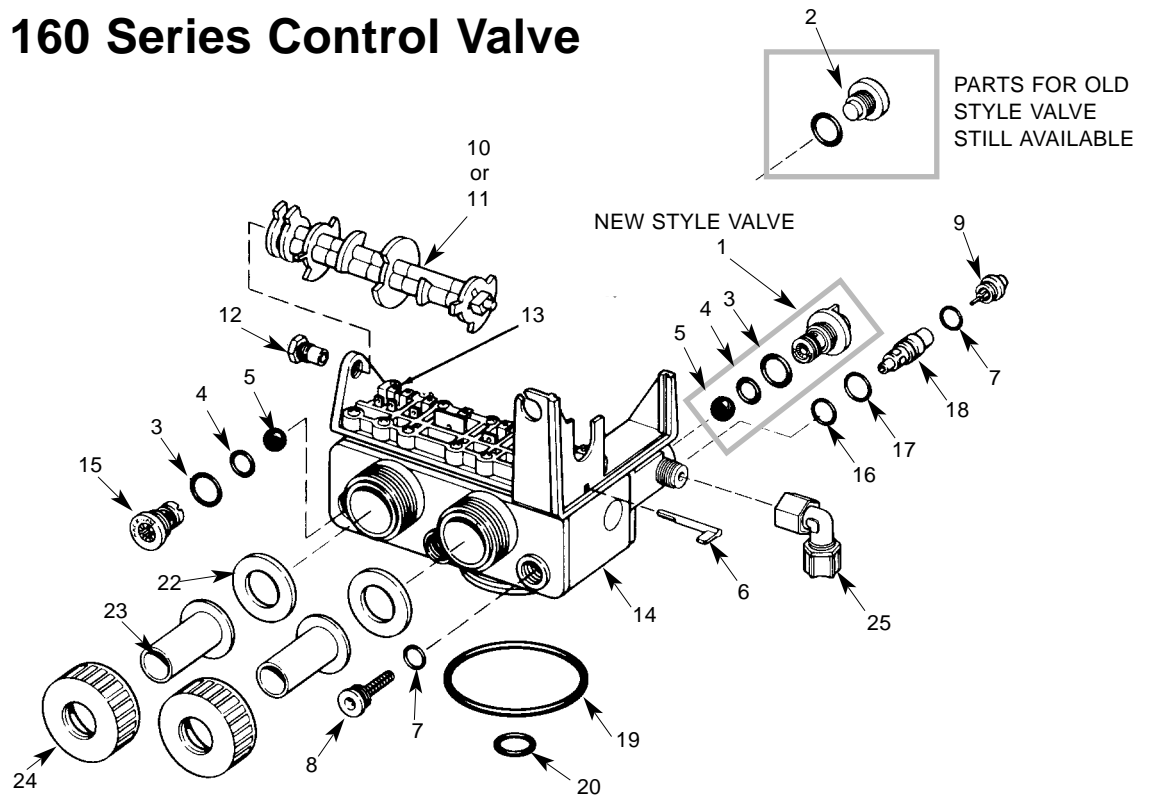

Parts List

160 Series Control Valve

ITEM #	PART NO.	DESCRIPTION
VALVE		
1	A2113002	BRINE CONTROL ASSY 19 LB
2	A2287005	FRONT CAP
3	A2077002	O-RING
4	A2077003	O-RING .551 x .070
5	A2091001	BALL FLOW CONTROL
6	A2098001	TIMER LOCKING PIN
7	A2077004	O-RING
8	A2080005	INJECTOR CAP & SCREEN
9	A2080001	"A" SIZE INJ CAP—WHITE
	A2080002	"B" SIZE INJ CAP -BLUE
	A2080003	"C" SIZE INJ CAP—RED
	A2080009	INJECTOR CAP (IRON FILTER)
10	A2082001	CAM SHAFT ASSY
11	A2082030	CAM SHAFT ASSY XS
	A2082018	CAM SHAFT ASSY (IRON FILTER)
12	A2101001	CAM SHAFT BEARING
13	A2089124	VALVE SPRING KIT
14	A2088002	CONTROL BODY (DIRECT CONNECT)
15	A2078001	BACKWASH ASSY (6" MINERAL TANK)
	A2078009	BACKWASH ASSY (7" MINERAL TANK)
	A2078010	BACKWASH ASSY (8" MINERAL TANK)
	A2078004	BACKWASH ASSY (9" MINERAL TANK)
	A2078005	BACKWASH ASSY (10" MINERAL TANK)
	A2078015	BACKWASH CONTROL - ML-FFE
16	A2077005	O-RING
17	A2077006	O-RING
18	A2079001	"A" SIZE INJ—WHITE
	A2079002	"B" SIZE INJ—BLUE
	A2079003	"C" SIZE INJ—RED
	A2079004	INJECTOR (IRON FILTER)
19	A2077008	O-RING
20	A2077009	O-RING
21	A2089002	VALVE DISC KIT
22	A2086001	GASKET
	A2086002	GASKET FOR TURBINES AND SPACER
23	A2097001	TUBE ADAPTER 3/4" COPPER
	A2412003	TUBE ADAPTER 1" COPPER
24	A2095002	NUT FOR 3/4" & 1" TUBE ADAPTER
25	A2129036	3/8" BRINE ELBOW ASSY