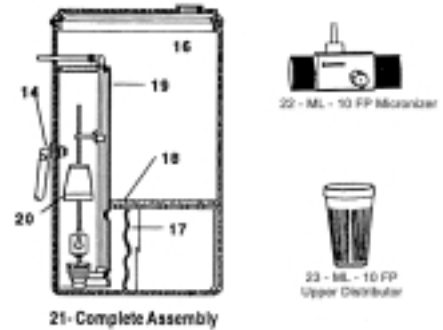

Filter Option