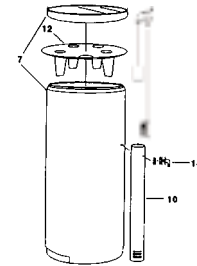

"ML & MP" Series and Filters

Parts and Accessories

Brine Maker Assembly "D" Models