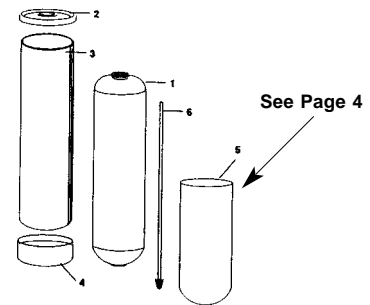

"ML & MP" Series and Filters

Parts and Accessories

Brine Maker Assembly "D" Models

Filter Option

Media Tank Assembly

Parts Breakdown Safety Overflow

13 - Complete Assembly

ITEM #	PART NO.	DESCRIPTION
1	A2126007	MEDIA TANK—ML & MP-15D
	A2126012	MEDIA TANK—ML & MP-22D
	A2126017	MEDIA TANK ML & MP-30D
	A2126024	MEDIA TANK ML & MP-45D
	A2126022	MEDIA TANK ML-FFE & ML-10FP
	A2126021	MEDIA TANK ML ASSY
	A2126023	MEDIA TANK ADV-25TC & MP
2	A2286006	CAP 7"
	A2286001	CAP 8"
	A2286002	CAP 9"
	A2286003	CAP 10"
3	B1024001	TANK JACKET ASSY 7 X 40
	B1024004	TANK JACKET ASSY 8 X 44
	B1024007	TANK JACKET ASSY 9 X 40
	B1024013	TANK JACKET ASSY 10 X 54
4	A2285002	MINERAL TANK BASE 7"
	A2285003	MINERAL TANK BASE 8"
	A2285004	MINERAL TANK BASE 9"
	A2285001	MINERAL TANK BASE 10"
6	B1023003	DISTRIBUTOR TUBE ML & MP-15 & 22D
	B1023002	DISTRIBUTOR TUBE ML & MP-30D
	B1023007	DISTRIBUTOR TUBE ML & MP-45D
	B1229001	DISTRIBUTOR TUBE ADV-25TC & MP
7	A2042018	BRINE TANK W/COVER
8	B1020001	BRINE TUBING—ALL
10	A2071006	BRINE WELL—ALL
11	A2072003	BRINE CAP—ALL
12	A2284002	GRID ML & MP-15D
	B1021002	GRID ML & MP-22D, 30D, ADV
	B1021003	GRID ML & MP-45D
13	B1213011	BRINE SAFETY VALVE ASSY CONVERSION KIT FROM 161 TO 4600 FOR MODELS ML-15D AND MP-15D
	B1213012	BRINE SAFETY VALVE ASSY CONVERSION KIT FROM 161 TO 4600 FOR MODELS ML-22D, MP-22D, ML-30D, MP-30D, ADV-25TC, AND ADV-25MP
	B1213013	BRINE SAFETY VALVE ASSY CONVERSION KIT FROM 161 TO 4600 FOR MODELS ML-45 AND MP-45D
13A	A2118010	SUCTION/AIR CHECK VALVE
13B	A2005058	SAFETY BRINE VALVE
13C	A2107022	FLOAT WITH ROD
14	A2099034	OVERFLOW ELBOW—ALL
16	A2042043	REGENERANT TANK ML-FFE
17	A2284011	REGENERANT GRID SET ML-FFE
18	A2491001	REGENERANT POLY PAD ML-FFE
19	A2071014	BRINE WELL ML-FFE
20	A2005005	REGENERANT VALVE ML-FFE
21	B1236001	REGENERANT ASSY ML-FFE
22	A2128001	MICRONIZER ML-10FP
23	A2048008	UPPER DISTRIBUTOR ML-10FP