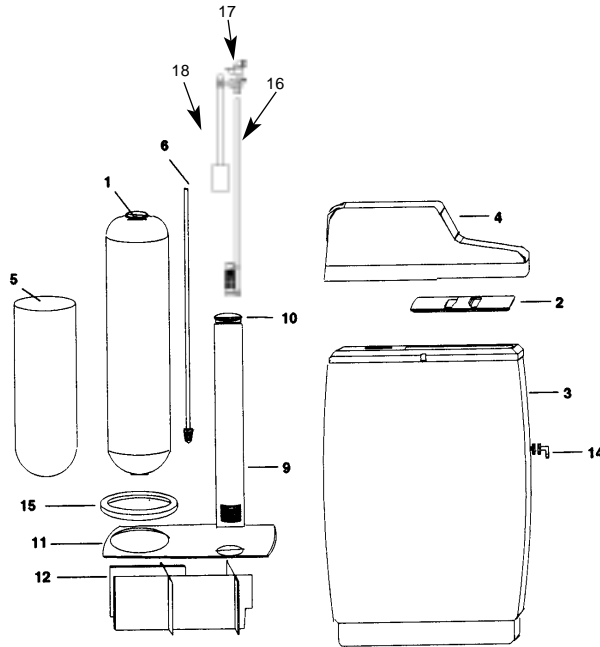

"ML & MP" Series and Filters

Parts and Accessories

Cabinet Assembly

ITEM #	PART NO.	DESCRIPTION
MEDIA/PARTS		
1	A2255003	MEDIA TANK - ML & MP 15-S
	A2255005	MEDIA TANK - ML & MP 25-S
2	A2124002	SALT COVER - ALL
3	B1022001	CABINET - ALL
4	A2103086	CABINET HOOD - ALL
6	B1023001	DISTRIBUTOR TUBE - ALL
7	B1020001	BRINE LINE TUBING
9	A2071006	BRINE WELL - ALL
10	A2072003	BRINE CAP - ALL
11	A2284004	BRINE GRID 7 & 8"
	A2284005	BRINE GRID 9 & 10"
12	B1021001	BRINE GRID SUPPORT - ALL
13	B1213014	BRINE SAFETY VALVE ASSY CONVERSION KIT FROM 161 TO 4600 FOR MODELS ML-25S, MP-15S, MP-25S, AND ML-15S
14	A2099034	BRINE OVERFLOW ELBOW - ALL
15	A2119002	BRINE SEAL RING - ML & MP-15S (7" TANK)
	A2119004	BRINE SEAL RING - ML & MP-15S (8" TANK)
	A2119001	BRINE SEAL RING - ML & MP-25S
16	A2118010	SUCTION/AIR CHECK VALVE
17	A2005058	SAFETY BRINE VALVE
18	A2107022	FLOAT WITH ROD
MEDIA		
5	*A2121001D	RESIN ML & MP-15S & D (QTY - 26#)
	*A2121001D	RESIN ML & MP-25S (QTY - 41.5#)
	*A2121001D	RESIN ML & MP-22D (QTY - 39#)
	*A2121001D	RESIN ML & MP-30D (QTY - 1CF)
	*A2121001D	RESIN ML & MP- 45D (QTY - 1.5CF)
	B1228022	RESIN ADV - 25 TC & MP
	B1228001	ACTIVATED CARBON ML-ACF
	B1228004	FILTER AG ML-AGF
	B1228007	CALCITE ML-ANF
	B1228021	CAL/COR ML-AN-MIX
	B1228066	BIRM ML-BR
	B1228010	MANGANESE GREENSAND ML-FFE