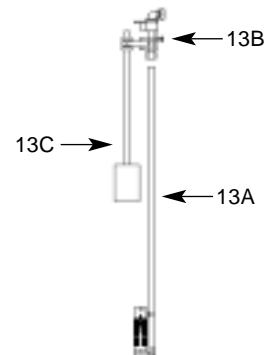

"ML & MP" Series and Filters

Parts and Accessories

Brine Maker Assembly "D" Models

Filter Option

Media Tank Assembly

Parts Breakdown Safety Overflow

13 - Complete Assembly

ITEM #	PART NO.	DESCRIPTION
1	A2126007	MEDIA TANK—ML & MP-15D
	A2126012	MEDIA TANK—ML & MP-22D
	A2126017	MEDIA TANK ML & MP-30D
	A2126024	MEDIA TANK ML & MP-45D
	A2126022	MEDIA TANK ML-FFE & ML-10FP
	A2126021	MEDIA TANK ML ASSY
	A2126023	MEDIA TANK ADV-25TC & MP
2	A2286006	CAP 7"
	A2286001	CAP 8"
	A2286002	CAP 9"
	A2286003	CAP 10"
3	B1024001	TANK JACKET ASSY 7 X 40
	B1024004	TANK JACKET ASSY 8 X 44
	B1024007	TANK JACKET ASSY 9 X 40
	B1024013	TANK JACKET ASSY 10 X 54
4	A2285002	MINERAL TANK BASE 7"
	A2285003	MINERAL TANK BASE 8"
	A2285004	MINERAL TANK BASE 9"
	A2285001	MINERAL TANK BASE 10"
6	B1023003	DISTRIBUTOR TUBE ML & MP-15 & 22D
	B1023002	DISTRIBUTOR TUBE ML & MP-30D
	B1023007	DISTRIBUTOR TUBE ML & MP-45D
	B1229001	DISTRIBUTOR TUBE ADV-25TC & MP
7	A2042018	BRINE TANK W/COVER
8	B1020001	BRINE TUBING—ALL
10	A2071006	BRINE WELL—ALL
11	A2072003	BRINE CAP—ALL
12	A2284002	GRID ML & MP-15D
	B1021002	GRID ML & MP-22D, 30D, ADV
	B1021003	GRID ML & MP-45D
13	B1213011	BRINE SAFETY VALVE ASSY CONVERSION KIT FROM 161 TO 4600 FOR MODELS ML-15D AND MP-15D
	B1213012	BRINE SAFETY VALVE ASSY CONVERSION KIT FROM 161 TO 4600 FOR MODELS ML-22D, MP-22D, ML-30D, MP-30D, ADV-25TC, AND ADV-25MP
	B1213013	BRINE SAFETY VALVE ASSY CONVERSION KIT FROM 161 TO 4600 FOR MODELS ML-45 AND MP-45D
13A	A2118010	SUCTION/AIR CHECK VALVE
13B	A2005058	SAFETY BRINE VALVE
13C	A2107022	FLOAT WITH ROD
14	A2099034	OVERFLOW ELBOW—ALL
16	A2042043	REGENERANT TANK ML-FFE
17	A2284011	REGENERANT GRID SET ML-FFE
18	A2491001	REGENERANT POLY PAD ML-FFE
19	A2071014	BRINE WELL ML-FFE
20	A2005005	REGENERANT VALVE ML-FFE
21	B1236001	REGENERANT ASSY ML-FFE
22	A2128001	MICRONIZER ML-10FP
23	A2048008	UPPER DISTRIBUTOR ML-10FP